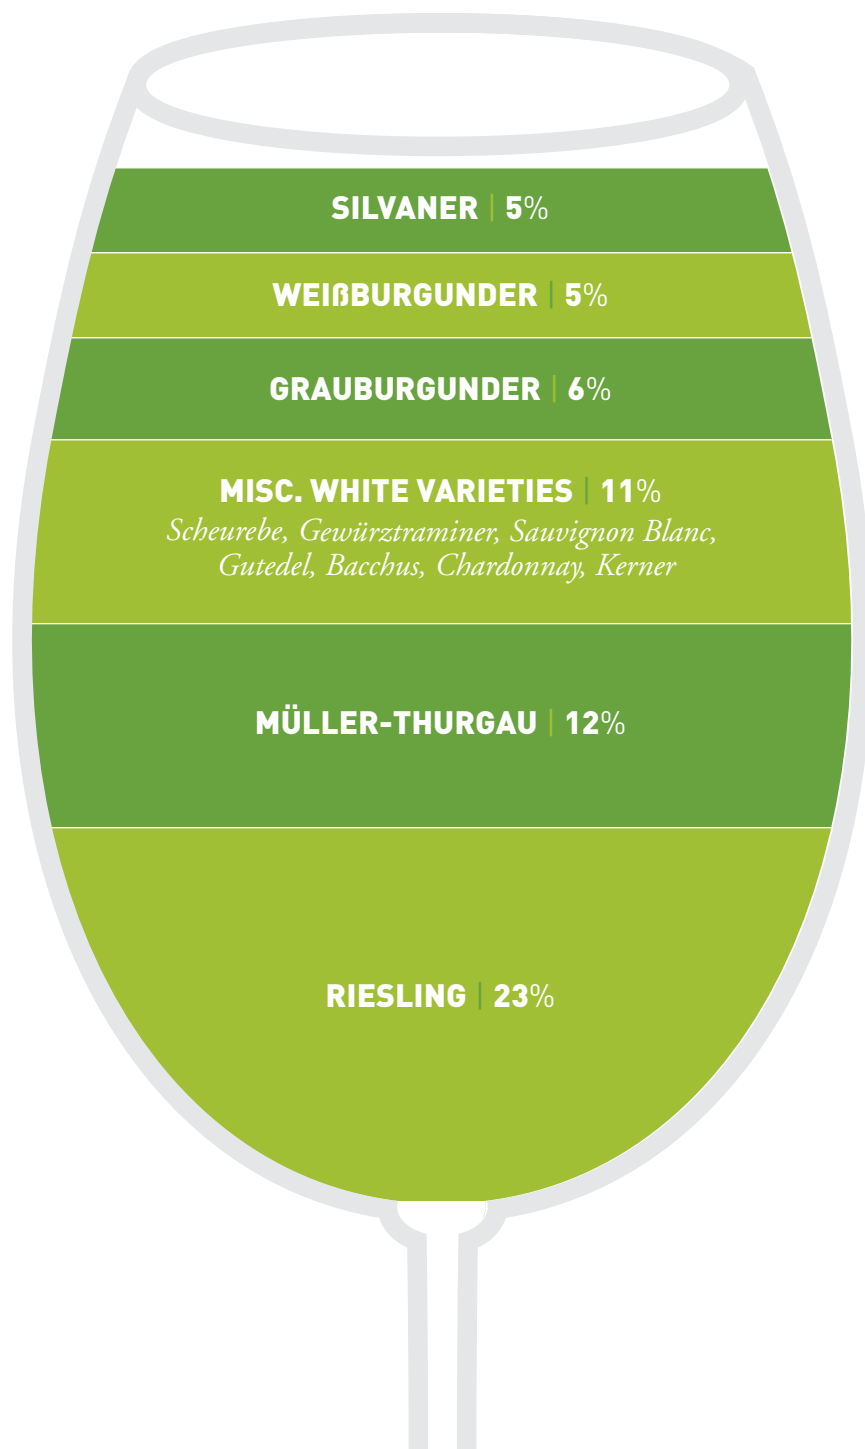

MAJOR GERMAN GRAPE VARIETIES

Percentage of Total Hectares

White

Red